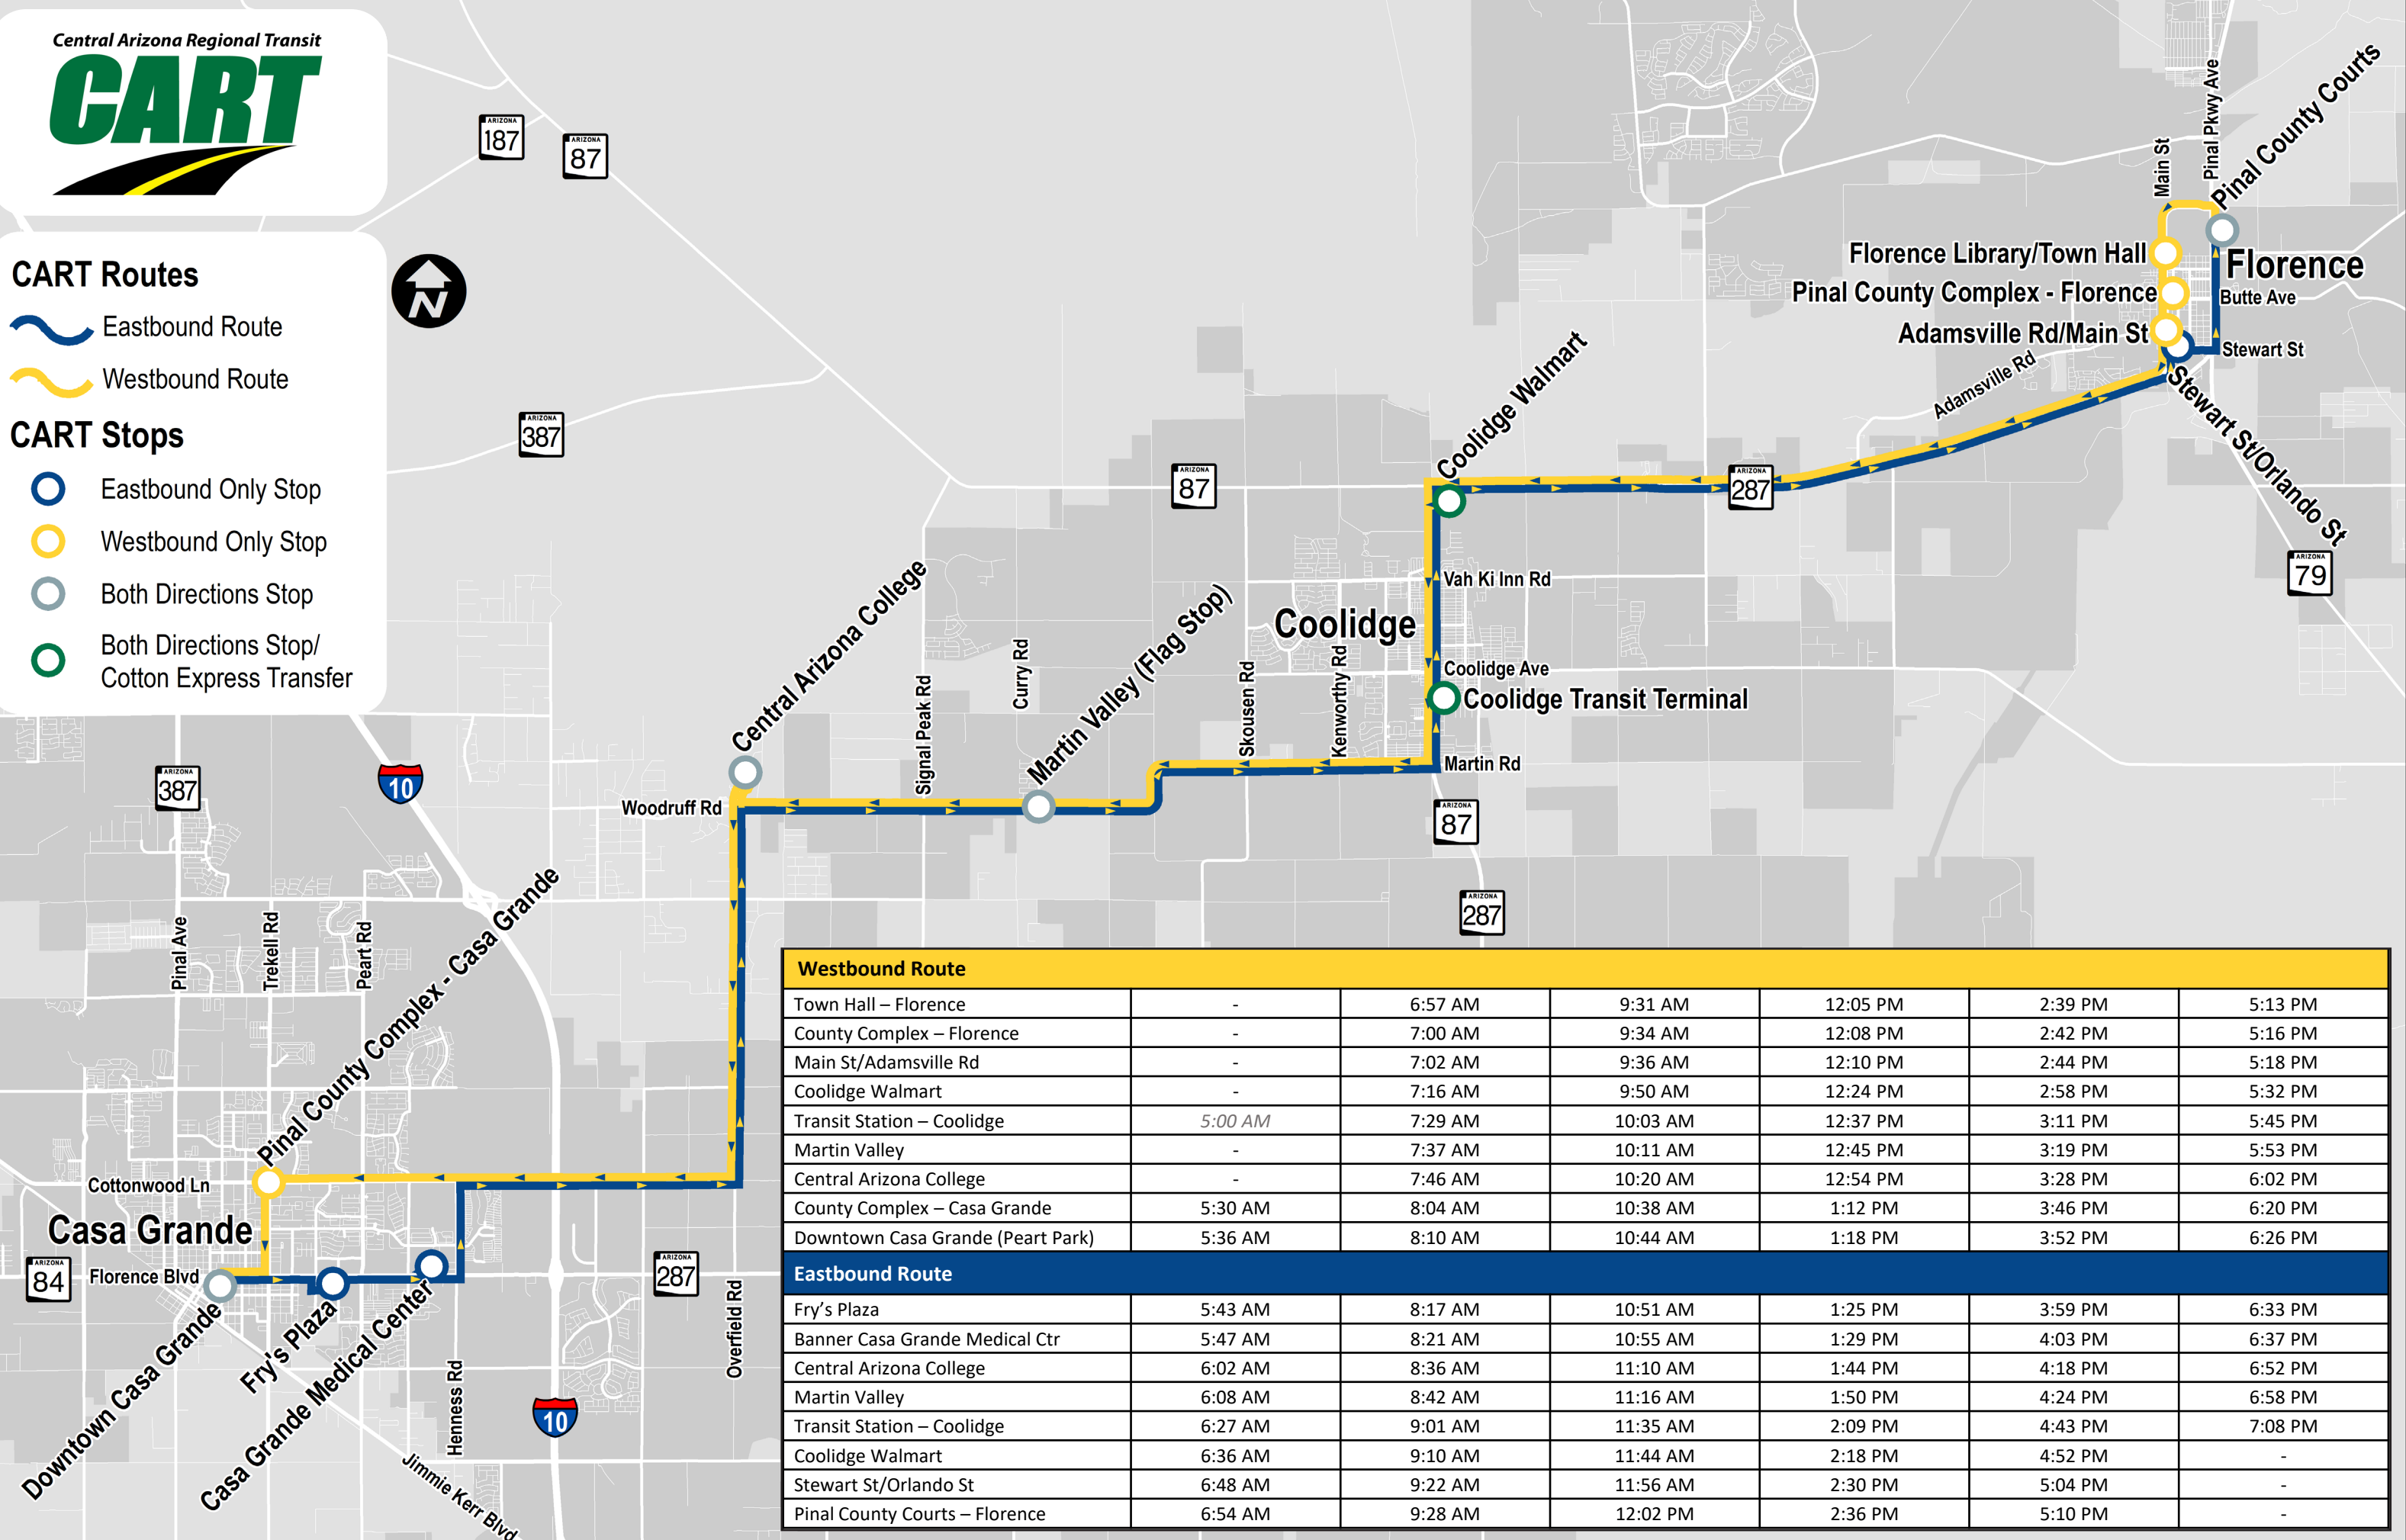

RIDER'S GUIDE

- » REGIONAL PUBLIC TRANSIT
- » BUS ROUTE & SCHEDULES
- » FARE INFORMATION

(520) 723-7195

WWW.RIDETHECART.COM

For TTY Text-to-Voice Relay Dial 711

Effective March 1, 2023

CART Routes

- Eastbound Route
- Westbound Route

CART Stops

- Eastbound Only Stop
- Westbound Only Stop
- Both Directions Stop
- Both Directions Stop/
Cotton Express Transfer

Westbound Route						
Town Hall – Florence	-	6:57 AM	9:31 AM	12:05 PM	2:39 PM	5:13 PM
County Complex – Florence	-	7:00 AM	9:34 AM	12:08 PM	2:42 PM	5:16 PM
Main St/Adamsville Rd	-	7:02 AM	9:36 AM	12:10 PM	2:44 PM	5:18 PM
Coolidge Walmart	-	7:16 AM	9:50 AM	12:24 PM	2:58 PM	5:32 PM
Transit Station – Coolidge	5:00 AM	7:29 AM	10:03 AM	12:37 PM	3:11 PM	5:45 PM
Martin Valley	-	7:37 AM	10:11 AM	12:45 PM	3:19 PM	5:53 PM
Central Arizona College	-	7:46 AM	10:20 AM	12:54 PM	3:28 PM	6:02 PM
County Complex – Casa Grande	5:30 AM	8:04 AM	10:38 AM	1:12 PM	3:46 PM	6:20 PM
Downtown Casa Grande (Peart Park)	5:36 AM	8:10 AM	10:44 AM	1:18 PM	3:52 PM	6:26 PM
Eastbound Route						
Fry's Plaza	5:43 AM	8:17 AM	10:51 AM	1:25 PM	3:59 PM	6:33 PM
Banner Casa Grande Medical Ctr	5:47 AM	8:21 AM	10:55 AM	1:29 PM	4:03 PM	6:37 PM
Central Arizona College	6:02 AM	8:36 AM	11:10 AM	1:44 PM	4:18 PM	6:52 PM
Martin Valley	6:08 AM	8:42 AM	11:16 AM	1:50 PM	4:24 PM	6:58 PM
Transit Station – Coolidge	6:27 AM	9:01 AM	11:35 AM	2:09 PM	4:43 PM	7:08 PM
Coolidge Walmart	6:36 AM	9:10 AM	11:44 AM	2:18 PM	4:52 PM	-
Stewart St/Orlando St	6:48 AM	9:22 AM	11:56 AM	2:30 PM	5:04 PM	-
Pinal County Courts – Florence	6:54 AM	9:28 AM	12:02 PM	2:36 PM	5:10 PM	-