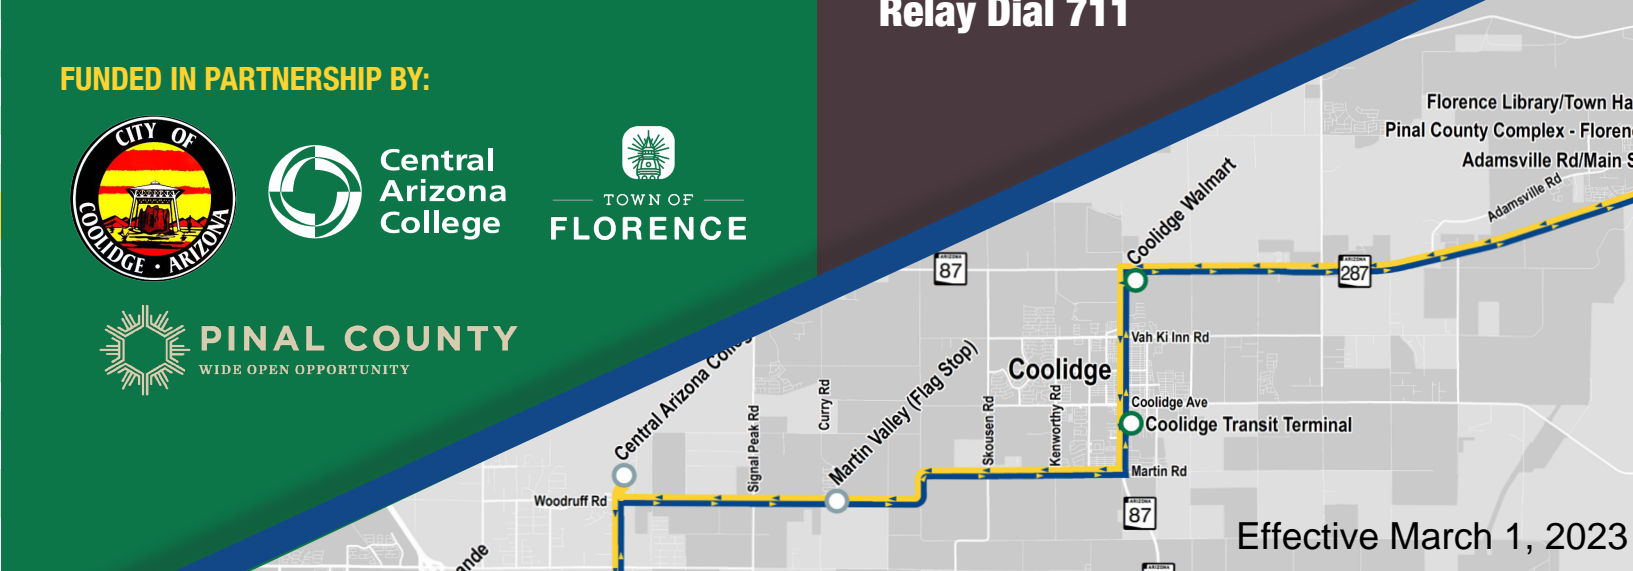

Effective March 1, 2023